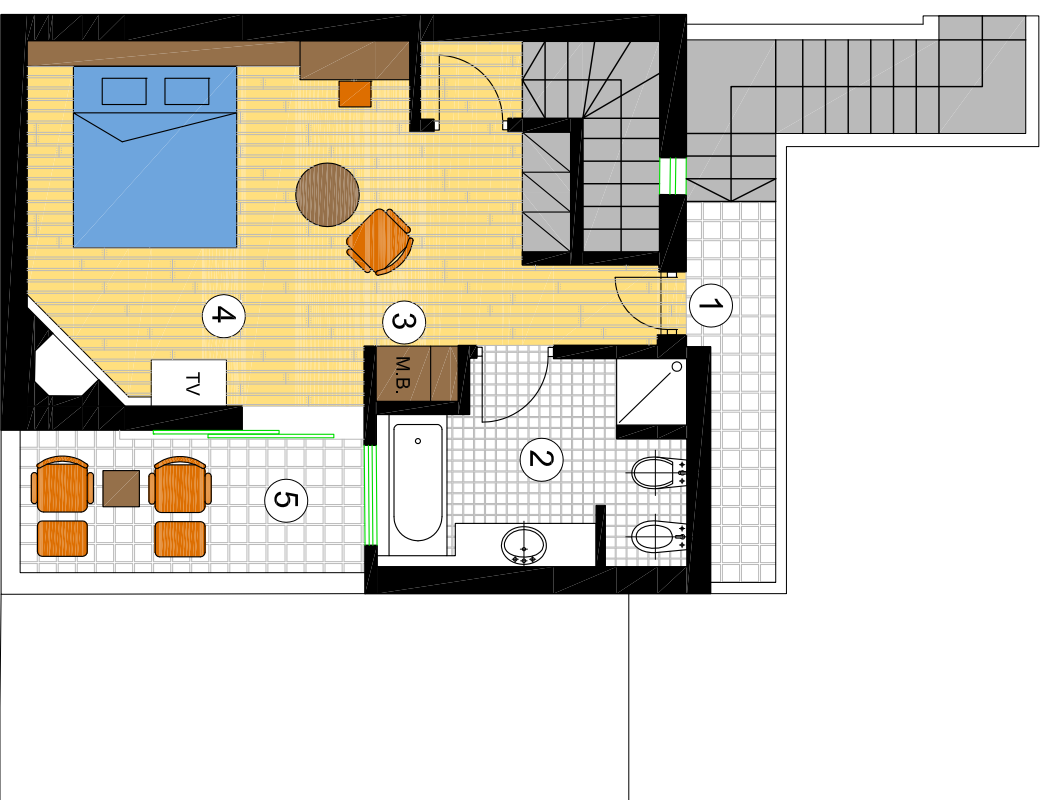

★★★★★

elounda mare hotel

RELAIS &
CHATEAUX

2-BEDROOM SUPERIOR BUNGALOW with private pool

1. ENTRANCE
2. DESK & MINI BAR
3. W.C.
4. BATHROOM
5. BEDROOM
6. LIVING ROOM
7. VERANDAH
8. PRIVATE SWIM. POOL
(heated)

(Upper Floor)

1. ENTRANCE
2. BATHROOM
3. MINI BAR
4. BEDROOM
5. VERANDAH

(52-52A)