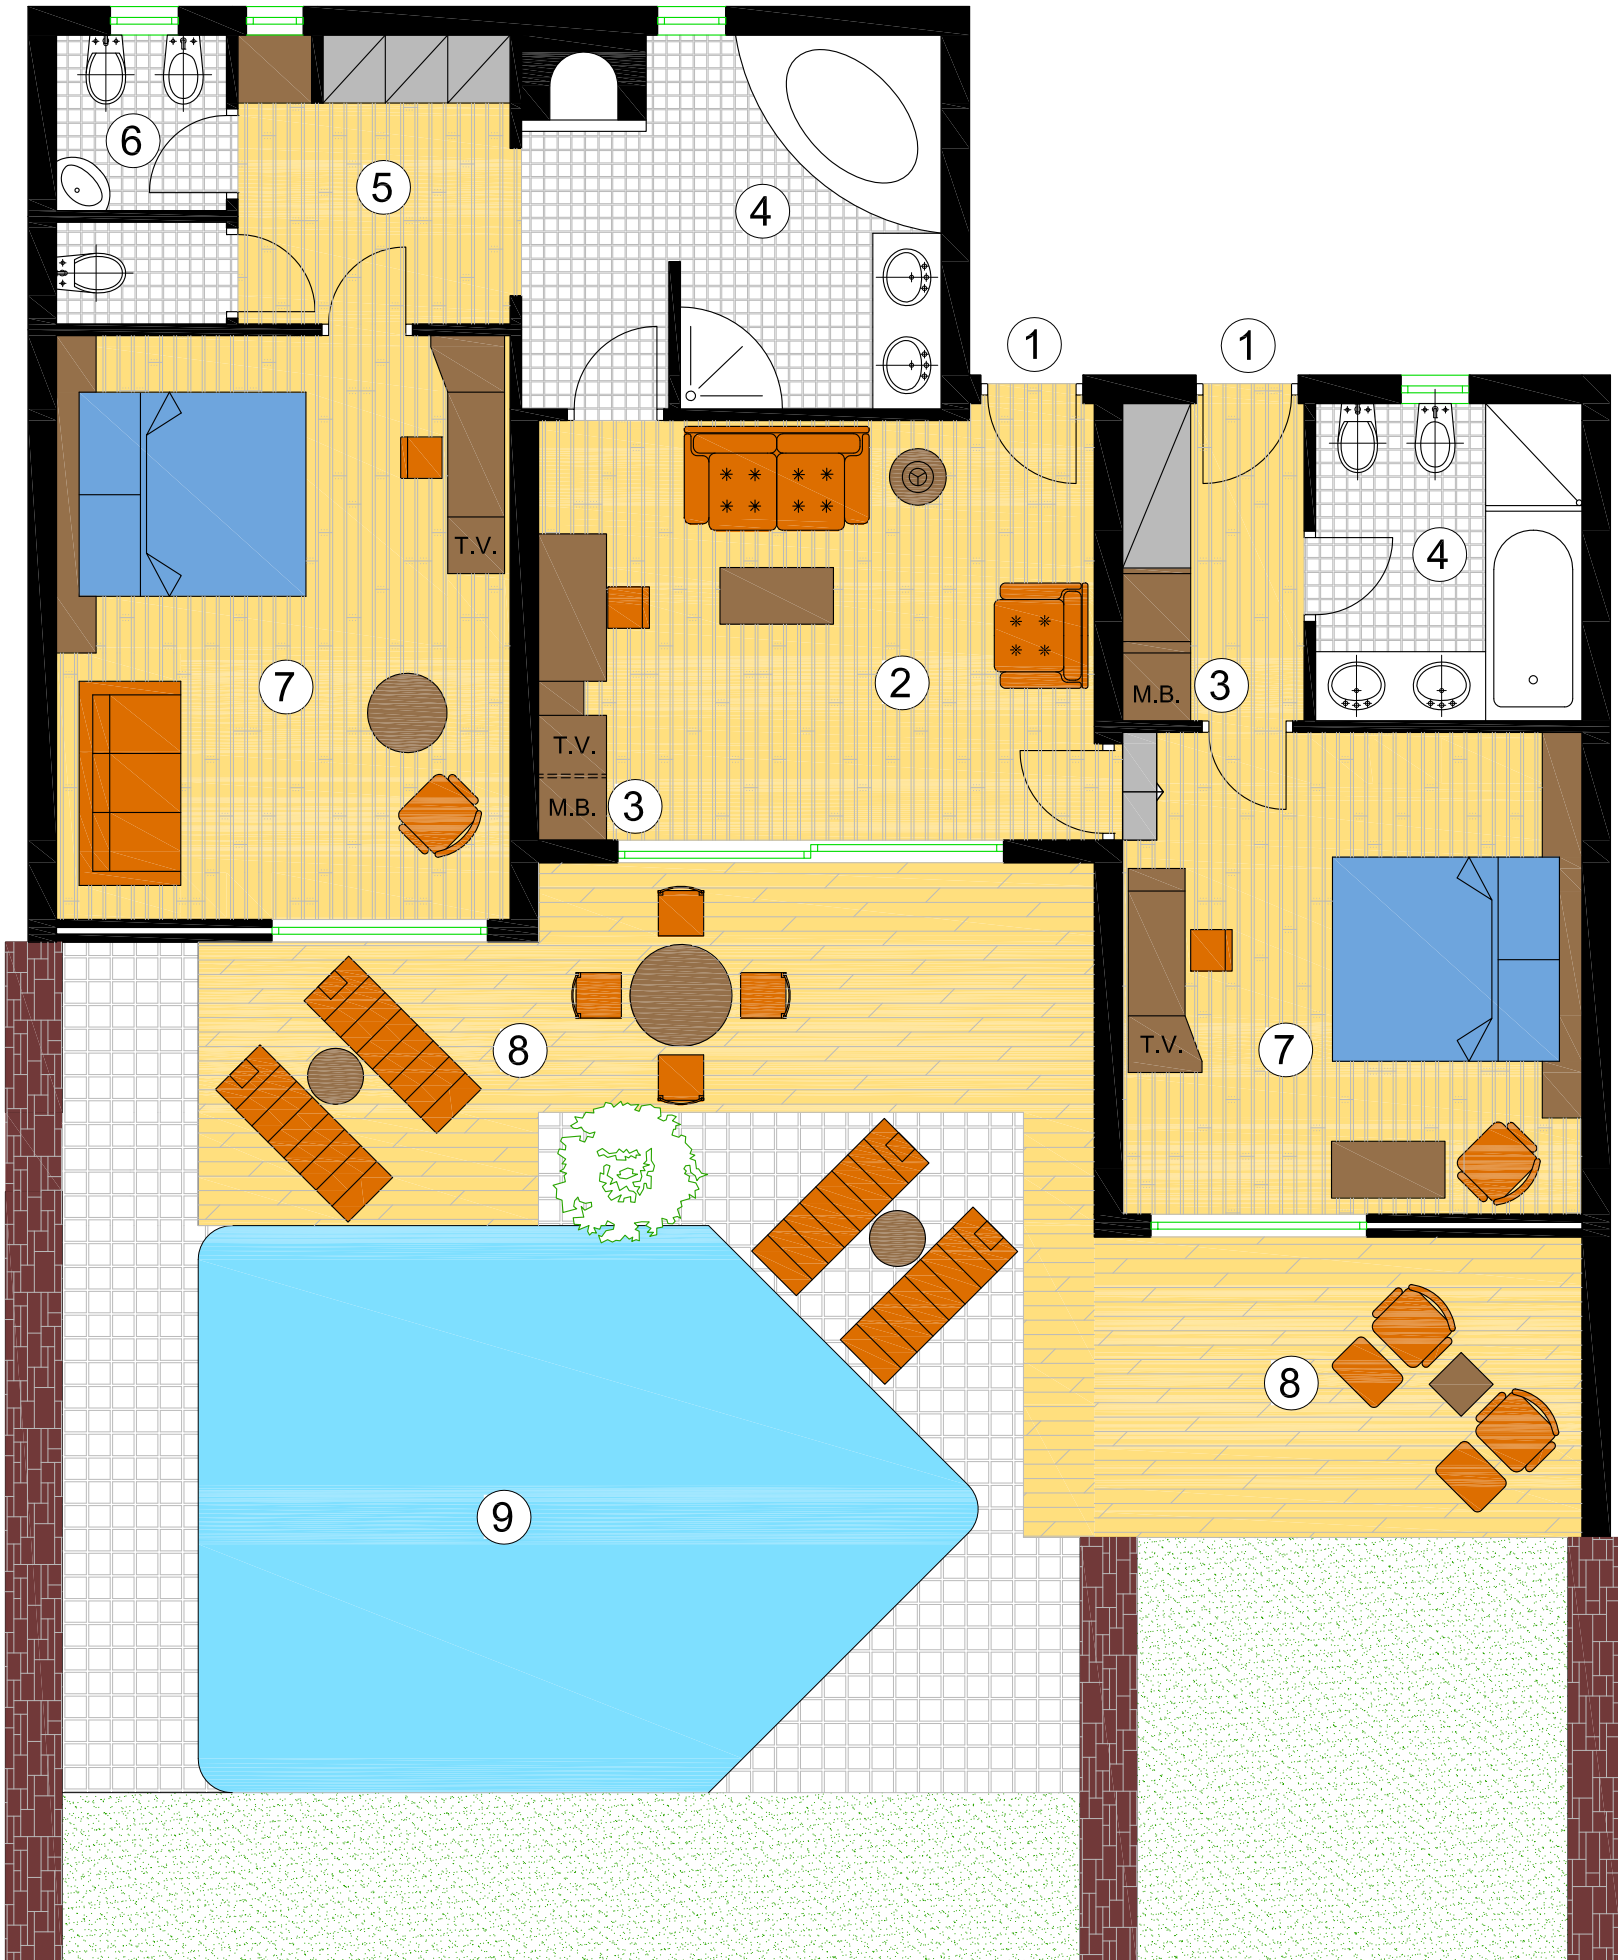

elounda mare hotel

**2-BEDROOM
SUPERIOR BUNGALOW
"PHAEDRA"
with private pool**

- 1. ENTRANCE
- 2. LIVING ROOM
- 3. MINI BAR
- 4. BATHROOM (2)
- 5. DRESSING ROOM
- 6. W.C.
- 7. BEDROOM (2)
- 8. VERANDAH
- 9. PRIVATE SWIM. POOL
(heated)