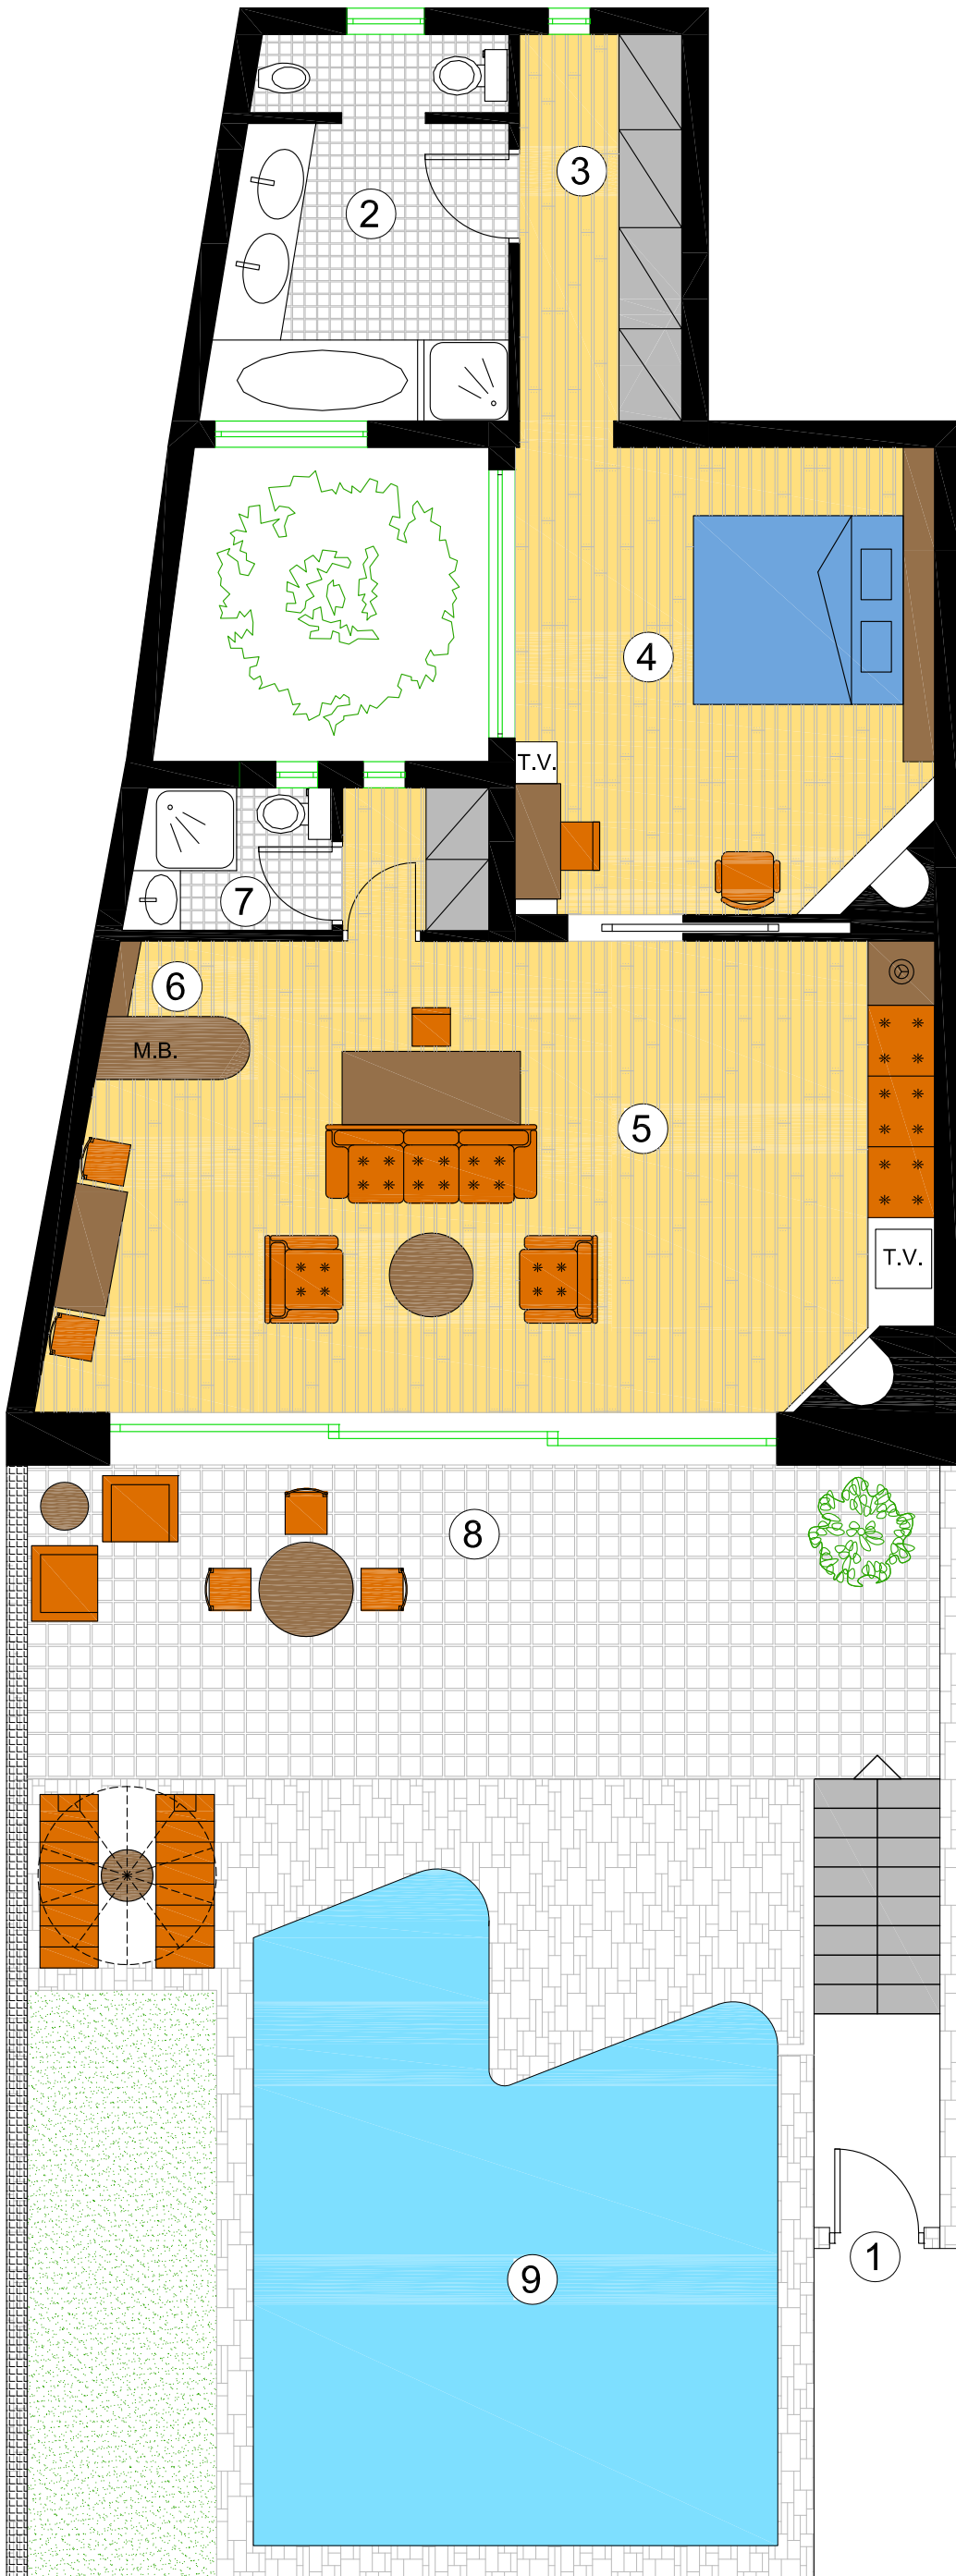

elounda mare hotel

1-BEDROOM MINOAN ROYALTY SUITE with private pool

- 1. ENTRANCE
- 2. BATHROOM
- 3. DRESSING
- 4. BEDROOM
- 5. LIVING ROOM
- 6. MINI BAR
- 7. GUESTS' BATHROOM
- 8. VERANDAH
- 9. PRIVATE SWIM. POOL
(heated)