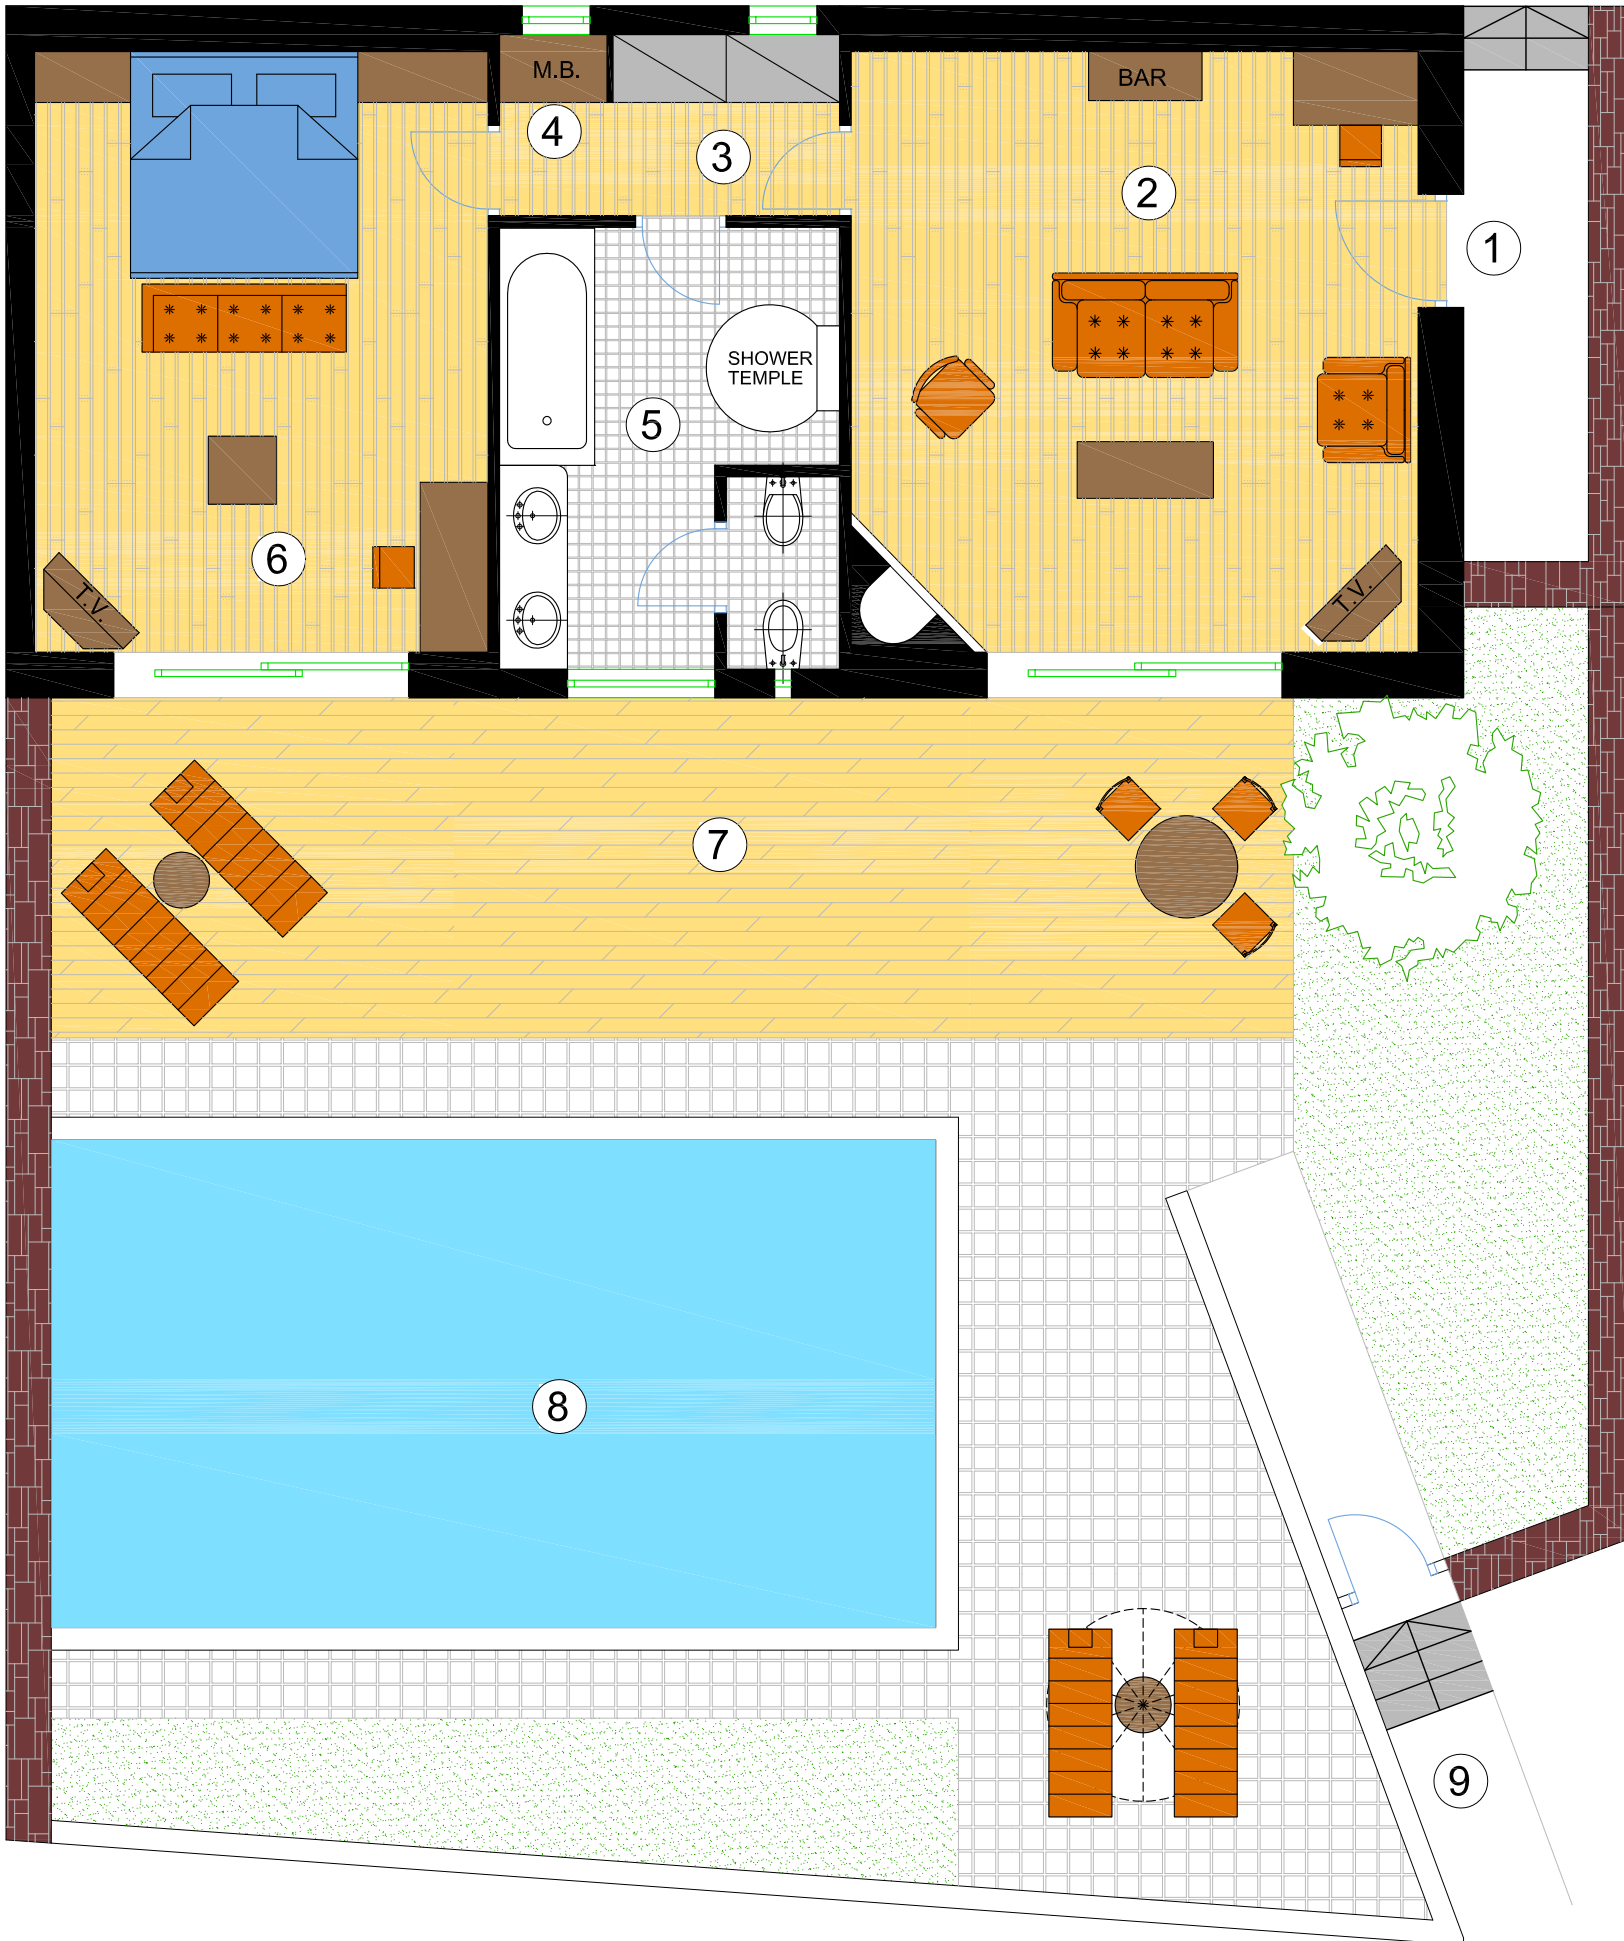

elounda mare hotel

RELAIS &
CHATEAUX

**1-BEDROOM
MINOAN ROYALTY SUITE
with private pool**

- 1. ENTRANCE
- 2. LIVING ROOM
- 3. DRESSING ROOM
- 4. MINI BAR
- 5. BATHROOM
- 6. BEDROOM
- 7. VERANDAH
- 8. PRIVATE SWIM. POOL
(heated)
- 9. PATH LEADING
TO THE SEA