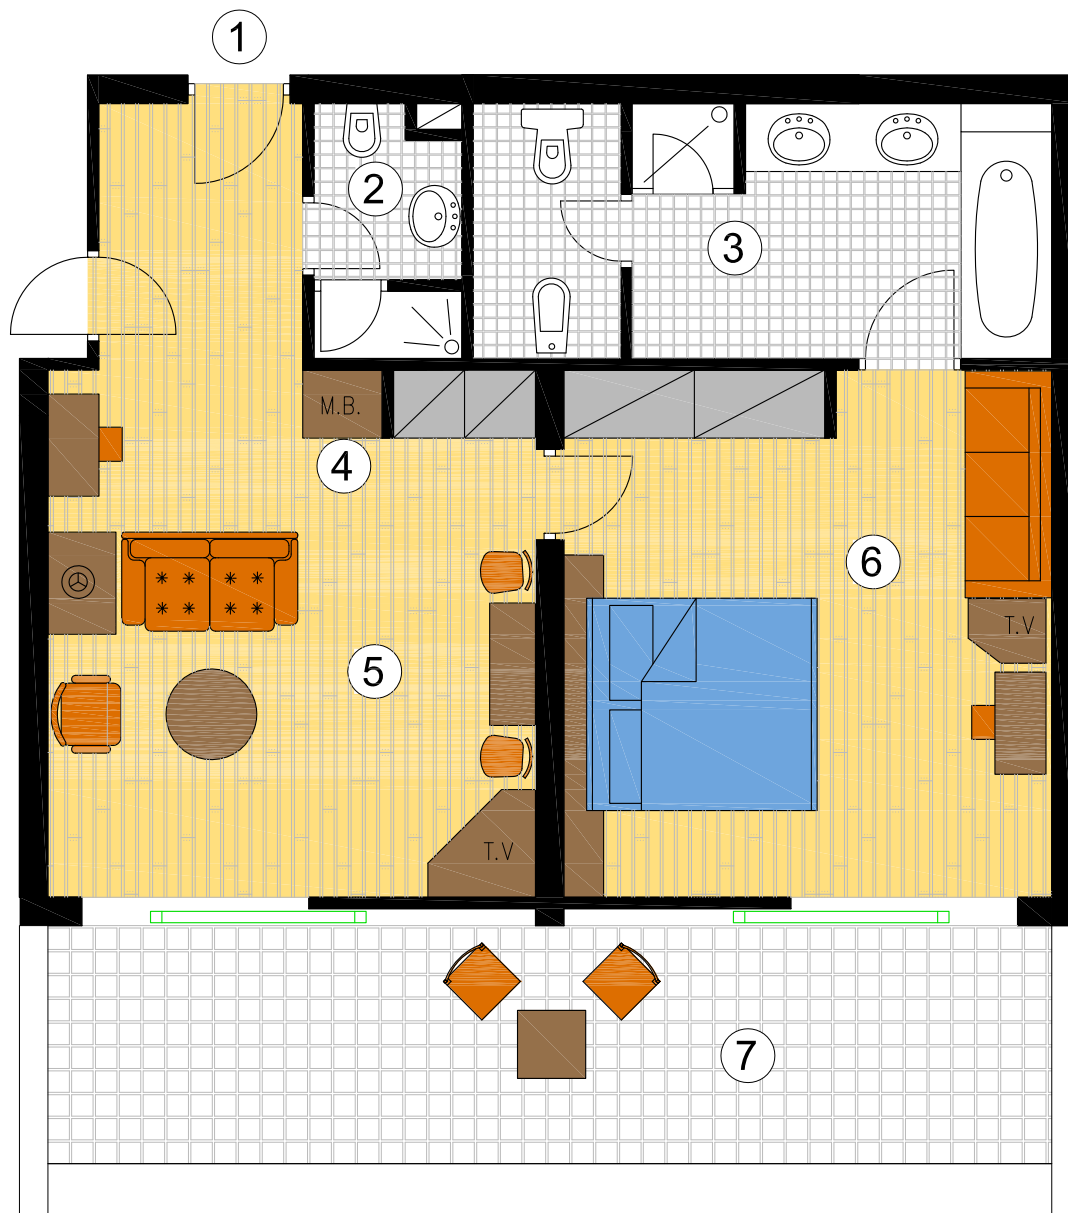

elounda mare hotel

MAIN BUILDING 1-BEDROOM SUPERIOR SUITE

- 1. ENTRANCE
- 2. GUESTS' BATHROOM
- 3. BATHROOM
- 4. MINI BAR
- 5. LIVING ROOM
- 6. BEDROOM
- 7. VERANDAH