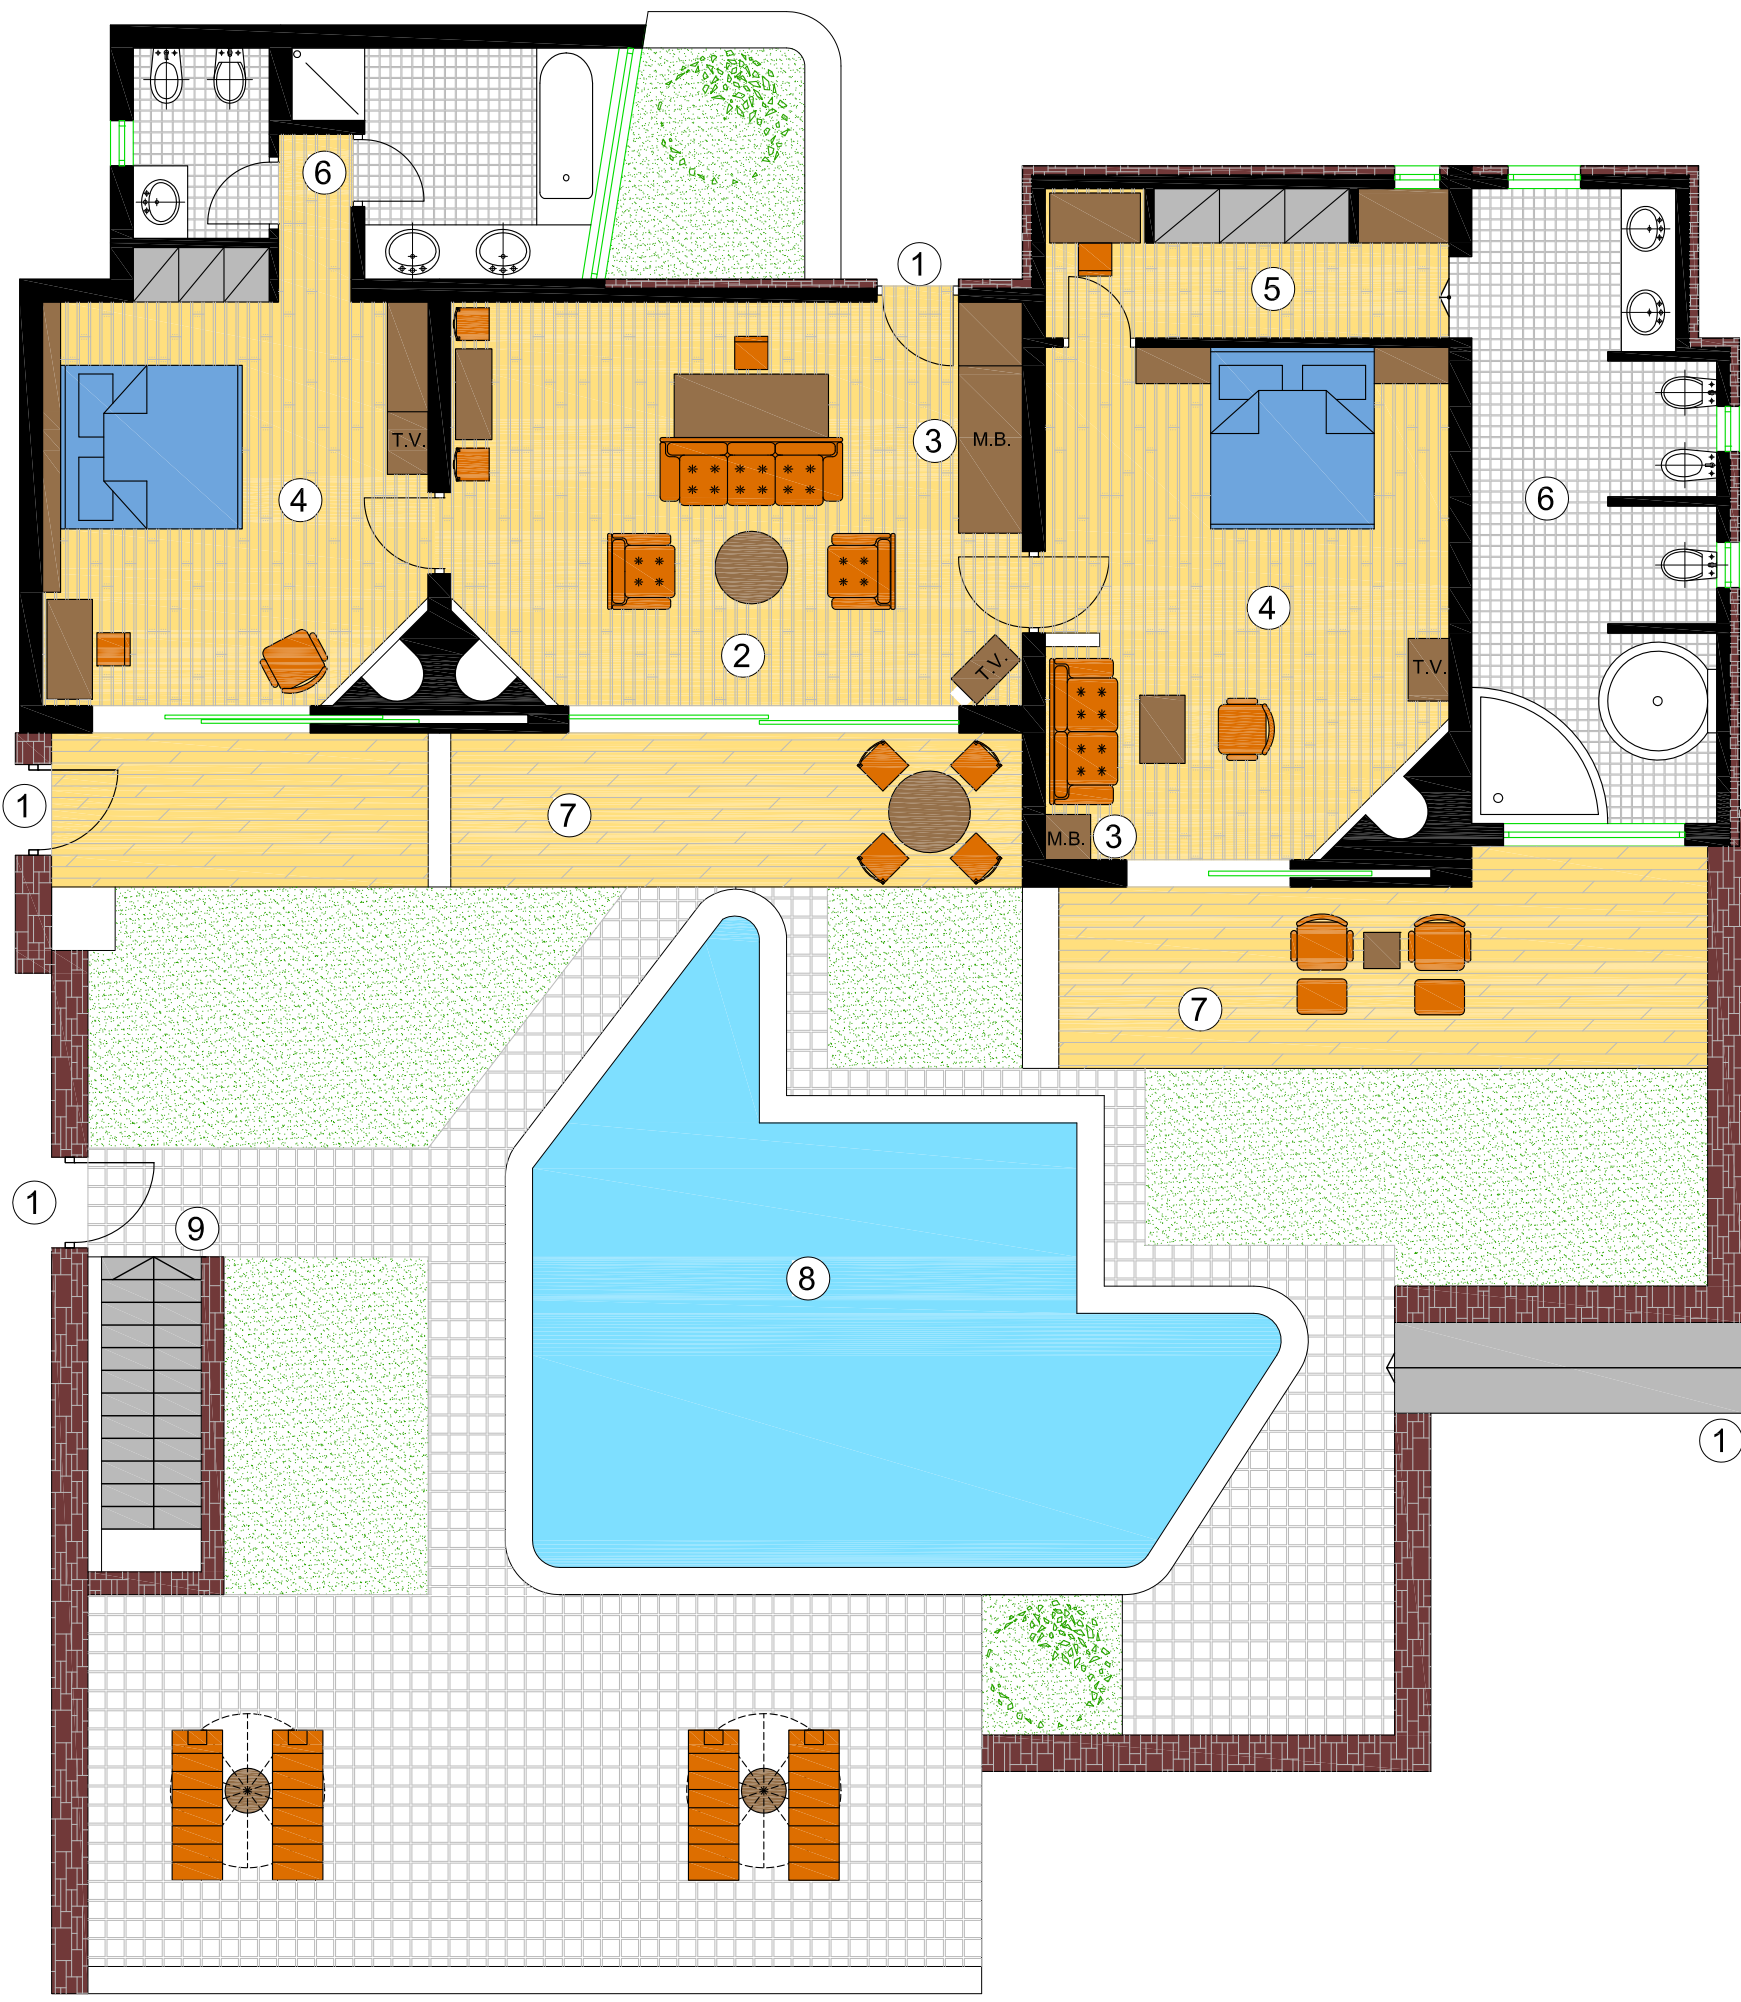

elounda mare hotel

★★★★★

RELAIS & CHATEAUX

2-BEDROOM MINOAN ROYALTY SUITE "KING MINOS" with private pool

- 1. ENTRANCE
- 2. LIVING ROOM
- 3. MINI BAR
- 4. BEDROOM (2)
- 5. DRESSING ROOM
- 6. BATHROOM (2)
- 7. VERANDAH
- 8. PRIVATE SWIM. POOL (heated)
- 9. STEPS LEADING TO PRIVATE GYM WITH STEAM BATH & SAUNA
- 10. PRIVATE GYM WITH STEAM BATH & SAUNA

(31-31A)