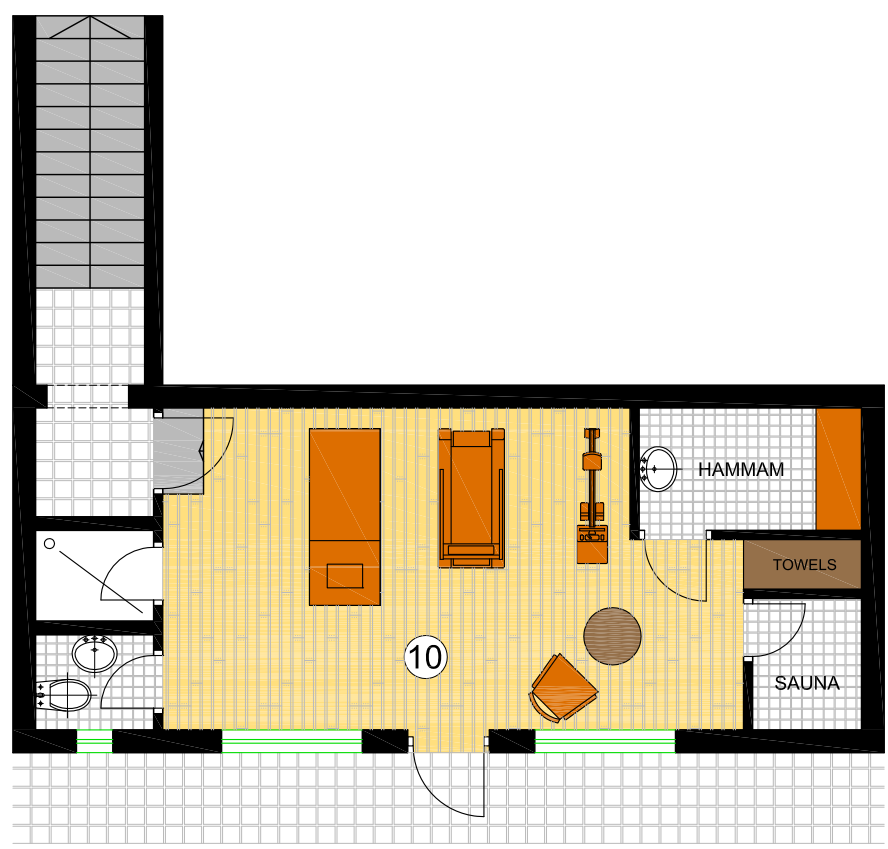

elounda mare hotel

★★★★★

RELAIS & CHATEAUX

2-BEDROOM MINOAN ROYALTY SUITE "KING MINOS" with private pool

- 1. ENTRANCE
- 2. LIVING ROOM
- 3. MINI BAR
- 4. BEDROOM (2)
- 5. DRESSING ROOM
- 6. BATHROOM (2)
- 7. VERANDAH
- 8. PRIVATE SWIM. POOL (heated)
- 9. STEPS LEADING TO PRIVATE GYM WITH STEAM BATH & SAUNA
- 10. PRIVATE GYM WITH STEAM BATH & SAUNA

(31-31A)